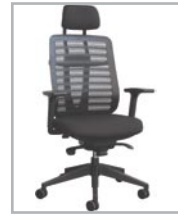

## Model: AE-72 Aerth Chair Includes

- Mid back syncro tilter 2:1 ratio with tension adjust, multi position lock and positive back release
- Side mounted seat slider for easy depth adjustment
- Black polymer backrest with built in lumbar support
- Armrests adjustable in height, width, pivot and telescopic
- Standard black fabric on seat
- Premium carpet casters
- Black base

## Model: AE-72-HR Aerth Chair Includes

- Mid back syncro tilter 2:1 ratio with tension adjust, multi position lock and positive back release
- Side mounted seat slider for easy depth adjustment
- Black polymer backrest with built in lumbar support
- Armrests adjustable in height, width, pivot and telescopic
- Height adjustable headrest
- Standard black fabric on seat
- Premium carpet casters
- Black base

## Model: AE-72-UC Aerth Chair Includes

- Mid back syncro tilter 2:1 ratio with tension adjust, multi position lock and positive back release
- Side mounted seat slider for easy depth adjustment
- Black polymer backrest with built in lumbar support and removeable upholstered slipcover
- Armrests adjustable in height, width, pivot and telescopic
- Standard black fabric on seat
- Premium carpet casters
- Black base

## Model: AE-72-HR-UC Aerth Chair Includes

- Mid back syncro tilter 2:1 ratio with tension adjust, multi position lock and positive back release
- Side mounted seat slider for easy depth adjustment
- Black polymer backrest with built in lumbar support and removeable upholstered slipcover
- Armrests adjustable in height, width, pivot and telescopic
- Height adjustable headrest
- Standard black fabric on seat
- Premium carpet casters
- Black base