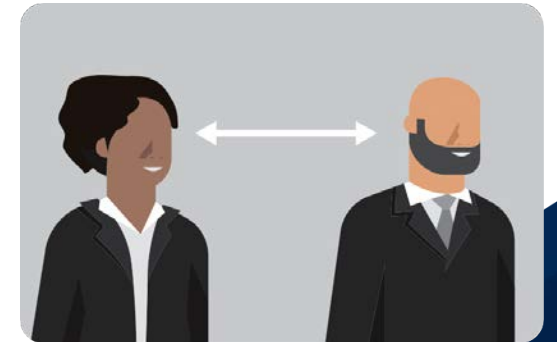

A PPE that plays well in multiple sectors

The **Social Distancer™** is personal protective equipment (PPE) that utilizes a combination of sound, vibration and LEDs to **alert you and those around you of unsafe distance** risks from colleagues.

Some Sectors

- Industrial
- Public Spaces
- Commercial
- Corporate