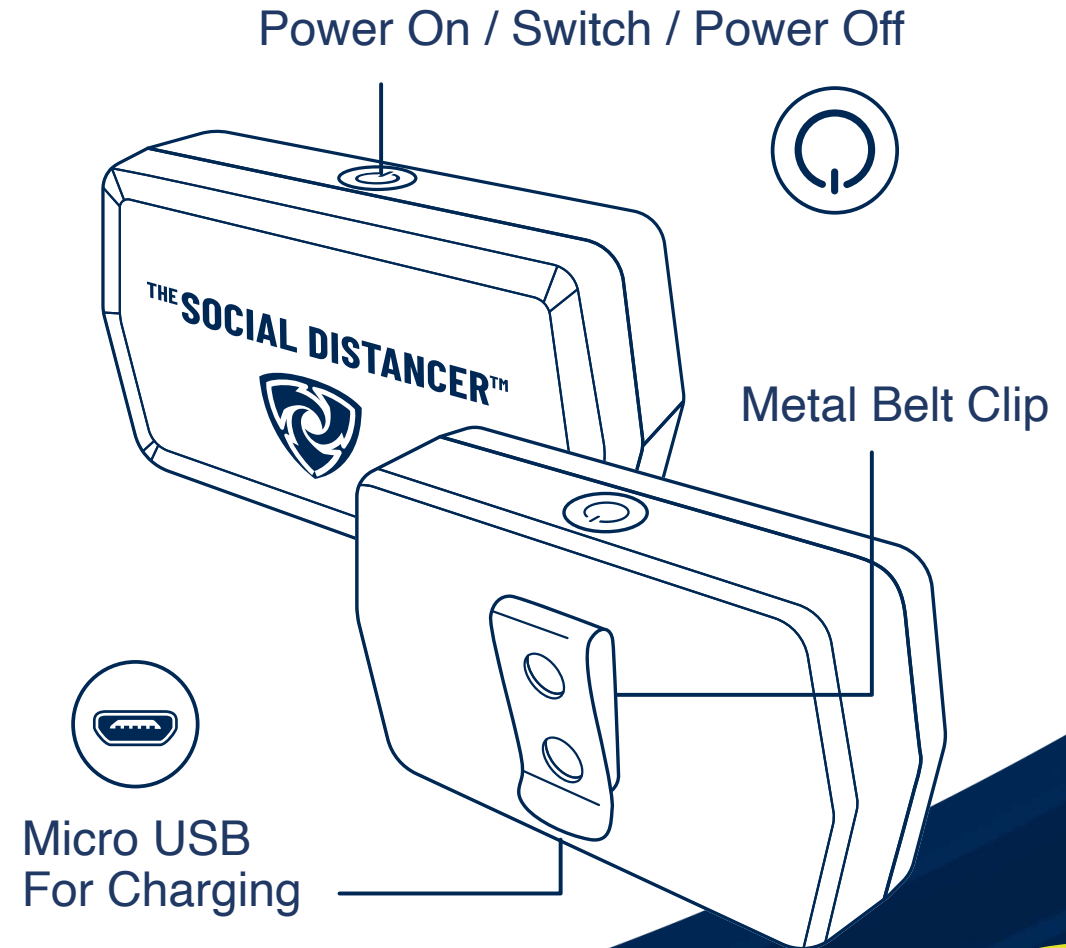

THE SOCIAL DISTANCER™

Device Information

Device Functions

Power On: Hold for 1 seconds

Power Off: Hold for 3 seconds

Turn off sound: 1 short press + hold

Turn off vibration and sound:
2 short presses + hold

Snooze all functions for 5 minutes:
3 short presses

Return to factory settings:
Turn device off and then on again.

THE SOCIAL DISTANCER™

The Social Distancer™ facilitates practicing a 2-meter / 6-feet safe distance by using an alert system that allows staff to focus on the job at hand while still staying fully informed of their safe zone radius.

Device On and Off: A yellow LED flashes once when device is turned on and once when device is turned off

GREEN LED Flashes Every 5 Seconds:
Device is on and battery is at optimal life.

YELLOW LED Flashes Every 5 Seconds:
Battery has 1 hour of life left

RED LED Flashes with Vibration and Sound:
Indicates a breach within the 2.5m / 8ft.

THE SOCIAL DISTANCER™

A PPE that plays well in multiple sectors

The **Social Distancer™** is personal protective equipment (PPE) that utilizes a combination of sound, vibration and LEDs to **alert you and those around you of unsafe distance** risks from colleagues.