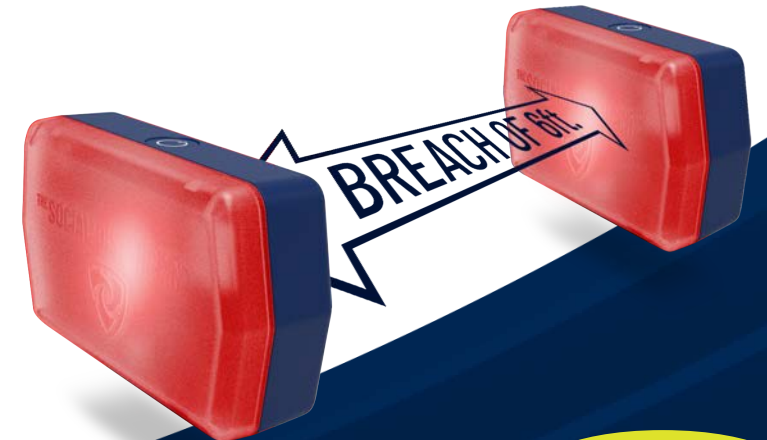

THE SOCIAL DISTANCER™

Device Information

Device Functions

Power On: Hold for 1 seconds

Power Off: Hold for 3 seconds

Turn off sound: 1 short press + hold

Turn off vibration and sound:
2 short presses + hold

Snooze all functions for 5 minutes:
3 short presses

Return to factory settings:
Turn device off and then on again.

THE SOCIAL DISTANCER™

The Social Distancer™ facilitates practicing a 2-meter / 6-feet safe distance by using an alert system that allows staff to focus on the job at hand while still staying fully informed of their safe zone radius.

Device On and Off: A yellow LED flashes once when device is turned on and once when device is turned off

GREEN LED Flashes Every 5 Seconds:
Device is on and battery is at optimal life.

YELLOW LED Flashes Every 5 Seconds:
Battery has 1 hour of life left

RED LED Flashes with Vibration and Sound:
Indicates a breach within the 2.5m / 8ft.

THE SOCIAL DISTANCER™

A PPE that plays well in multiple sectors

The **Social Distancer™** is personal protective equipment (PPE) that utilizes a combination of sound, vibration and LEDs to **alert you and those around you of unsafe distance** risks from colleagues.