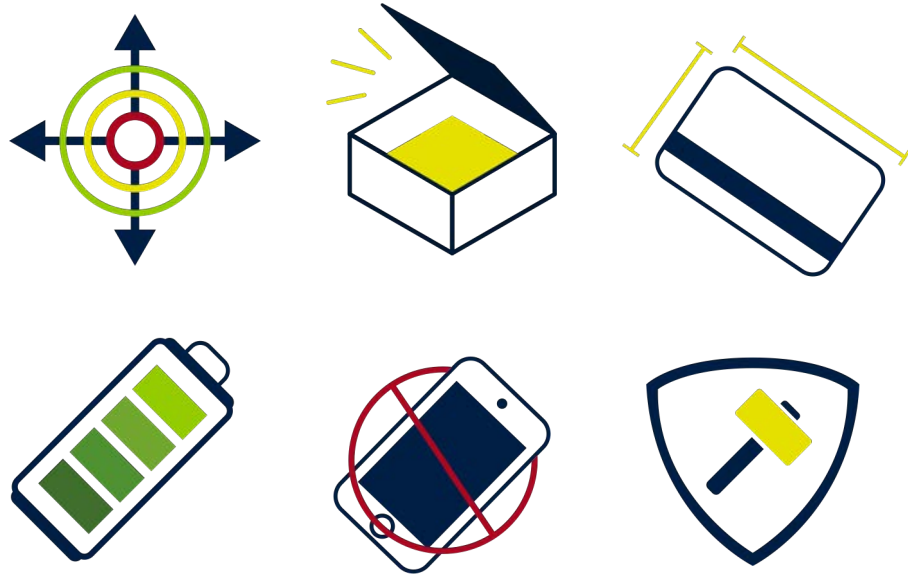

Device On and Off: A yellow LED flashes once when device is turned on and once when device is turned off

GREEN LED Flashes Every 5 Seconds:
Device is on and battery is at optimal life.

YELLOW LED Flashes Every 5 Seconds:
Battery has 1 hour of life left

RED LED Flashes with Vibration and Sound:
Indicates a breach within the 2.5m / 8ft.

THE SOCIAL DISTANCER™

A PPE that plays well in multiple sectors

The **Social Distancer™** is personal protective equipment (PPE) that utilizes a combination of sound, vibration and LEDs to **alert you and those around you of unsafe distance** risks from colleagues.

Some Sectors

- Industrial
- Public Spaces
- Commercial
- Corporate

Key Features

- ✓ **360° Distancing alerts**
Varying alerts help you stay safe
- ✓ **Out-of-the-box solution**
No infrastructure investment required
- ✓ **It's lightweight, and compact**
Approximately the size of a credit card and 1" wide.
- ✓ **Rechargeable workday battery**
10-12 hour normal use battery life
- ✓ **No privacy concerns**
No connection to personal devices
- ✓ **Rugged and durable**
Made for all work environments